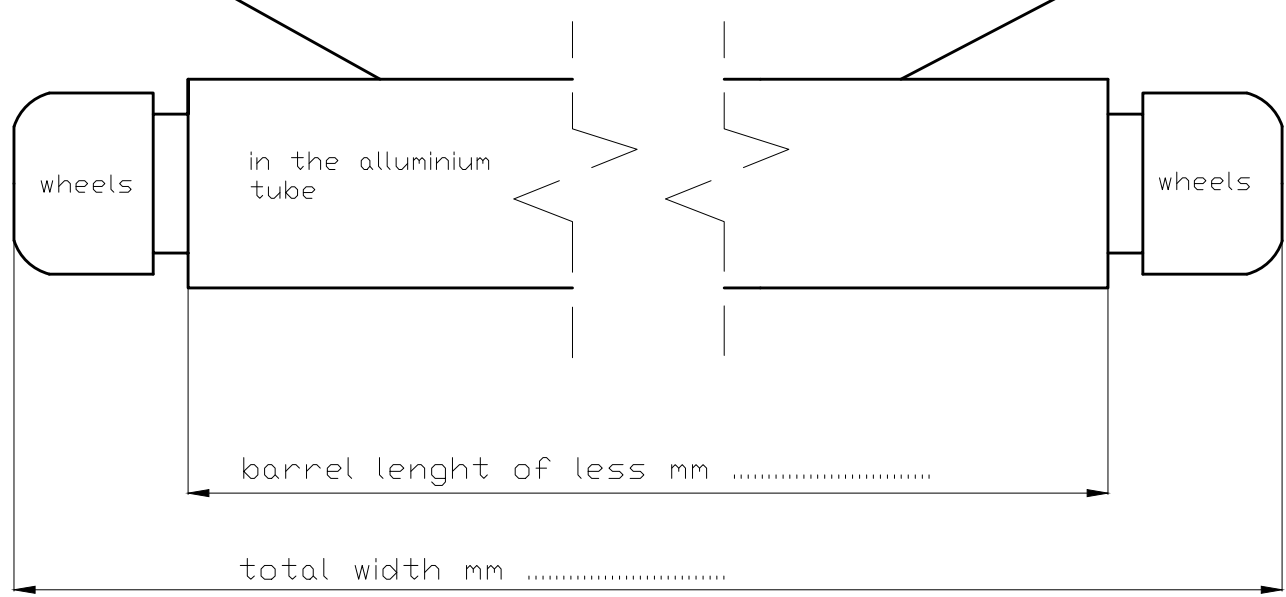

width of fabric mm

ON CANE 50 mm